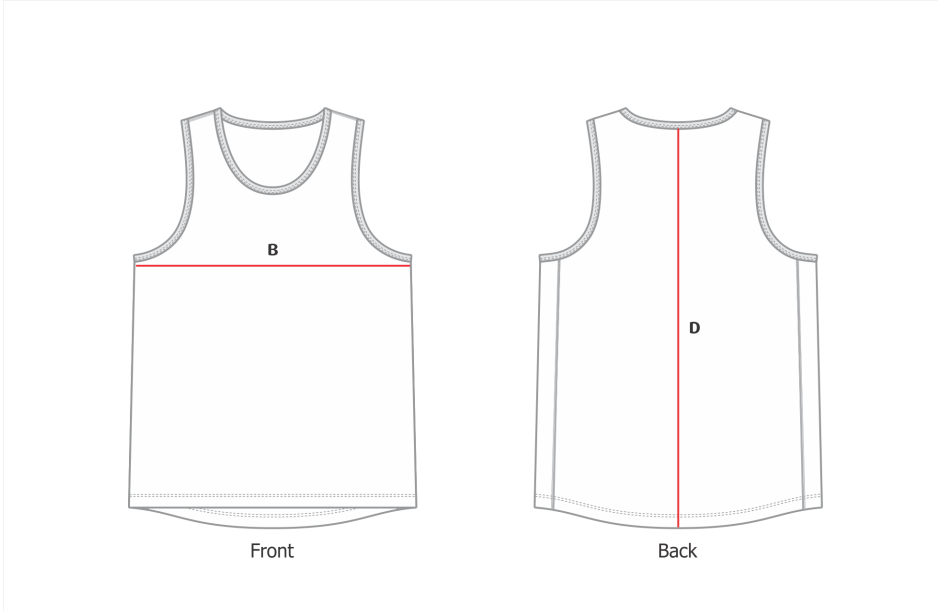

GARMENT SPECIFICATION

Pattern SB 7027 UY - SINGLET UNISEX YOUTH ROUND NECK

Wednesday, December 15, 2021

Measurements in cm

Tolerance +/- 1.0cm

	4Y	6Y	8Y	10Y	12Y	14Y	16Y
B. HALF CHEST	32.5	34.5	36.5	38.5	40.5	42.5	44.5
D. CENTER BACK	48.0	51.5	55.0	58.5	62.0	65.5	69.0