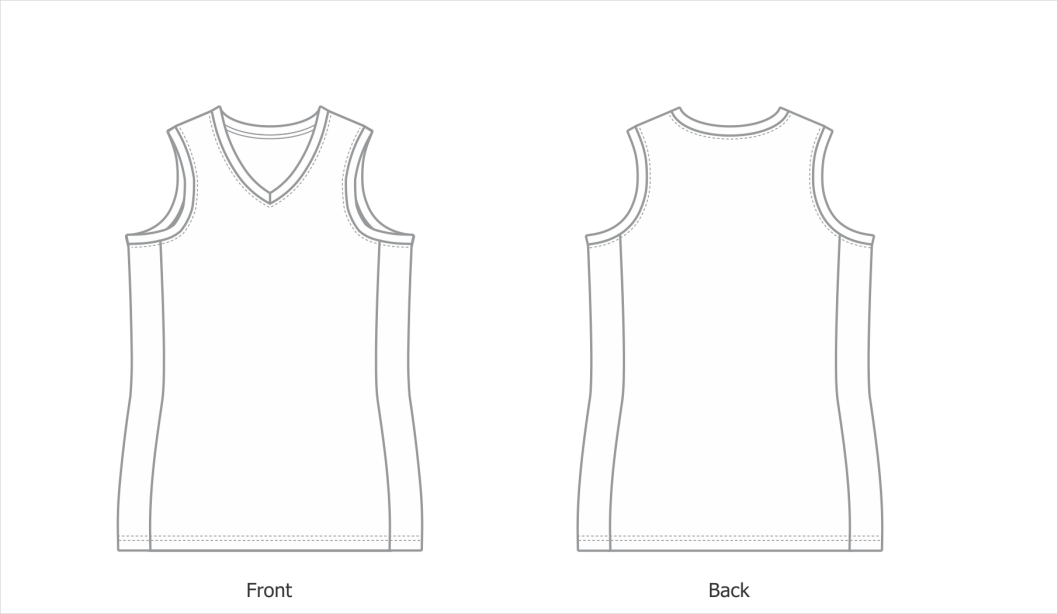

GARMENT SPECIFICATION

Pattern 6245 - BASKETBALL SINGLET MENS ADULT V-NECK SIDE PANELS

Wednesday, October 19, 2022

Measurements in cm

Tolerance +/- 1.0cm

	XS	S	M	L	XL	2XL	3XL	4XL	5XL
B. HALF CHEST	50.5	52.5	54.5	56.5	58.5	60.5	62.5	64.5	66.5
D. CENTER BACK	68.0	70.0	72.0	74.0	76.0	78.0	80.0	82.0	84.0