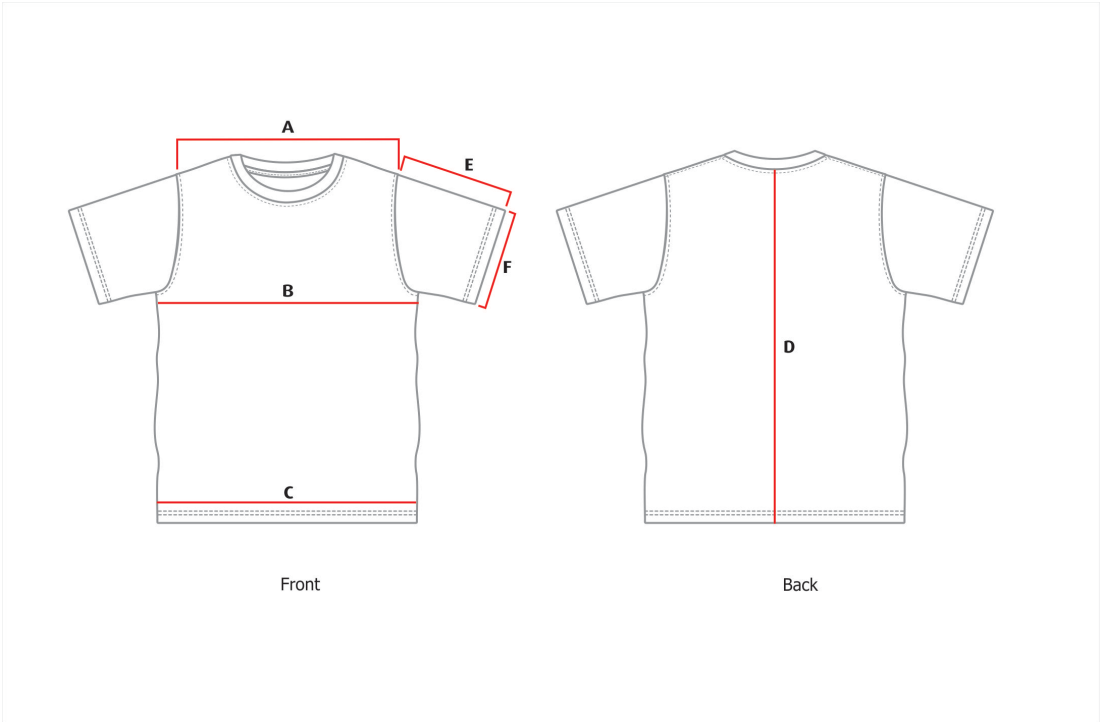

GARMENT SPECIFICATION

Pattern SB 7013 MA - T-SHIRT MENS ADULT SHORT SLEEVE SET IN CREW NECK

Friday, December 17, 2021

Measurements in cm

Tolerance +/- 1.0cm

	XS	S	M	L	XL	2XL	3XL	4XL	5XL
B. HALF CHEST	47.5	50.0	52.5	55.0	57.5	60.0	62.5	65.0	67.5
D. CENTRE BACK	69.0	71.0	74.0	76.0	78.0	80.0	82.0	84.0	86.0