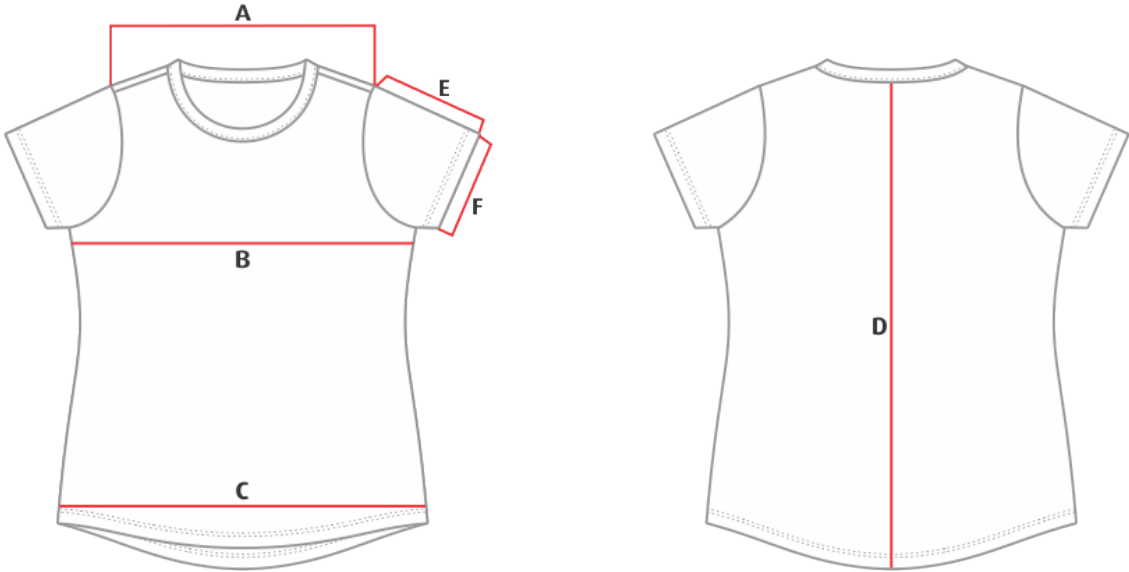

# GARMENT SPECIFICATION

Pattern SB 4006 LA - T-SHIRT WOMENS ADULT SHORT SLEEVE SET IN ROUND NECK

Friday, December 17, 2021

Measurements in cm

Tolerance +/- 1.0cm

	8	10	12	14	16	18	20	22	24
B. HALF CHEST	44.0	46.0	48.0	51.0	53.0	57.0	60.0	64.0	68.0
D. CENTRE BACK	66.0	67.0	68.5	69.5	71.0	72.5	74.5	76.5	78.0