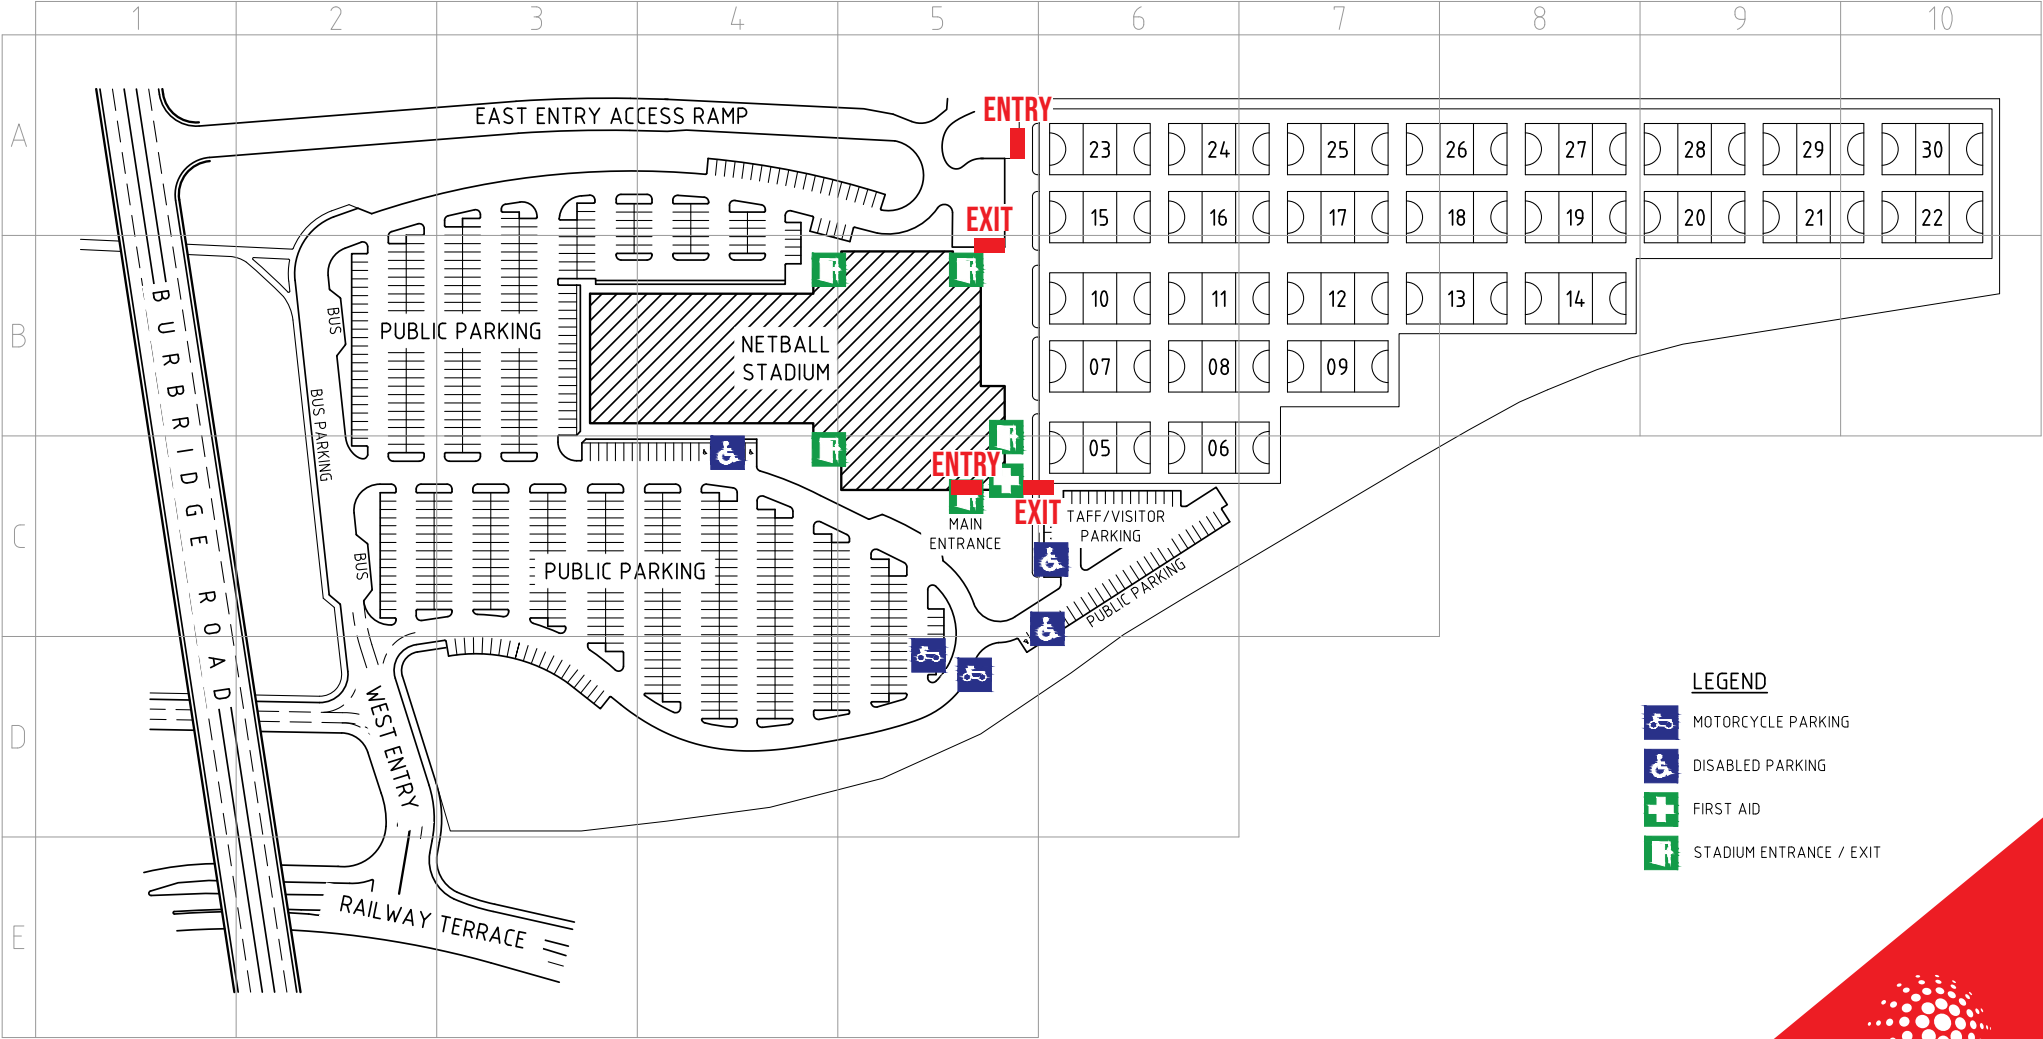

PRICELINE STADIUM - INGRESS/EGRESS MAP

- LEGEND**
-  MOTORCYCLE PARKING
 -  DISABLED PARKING
 -  FIRST AID
 -  STADIUM ENTRANCE / EXIT